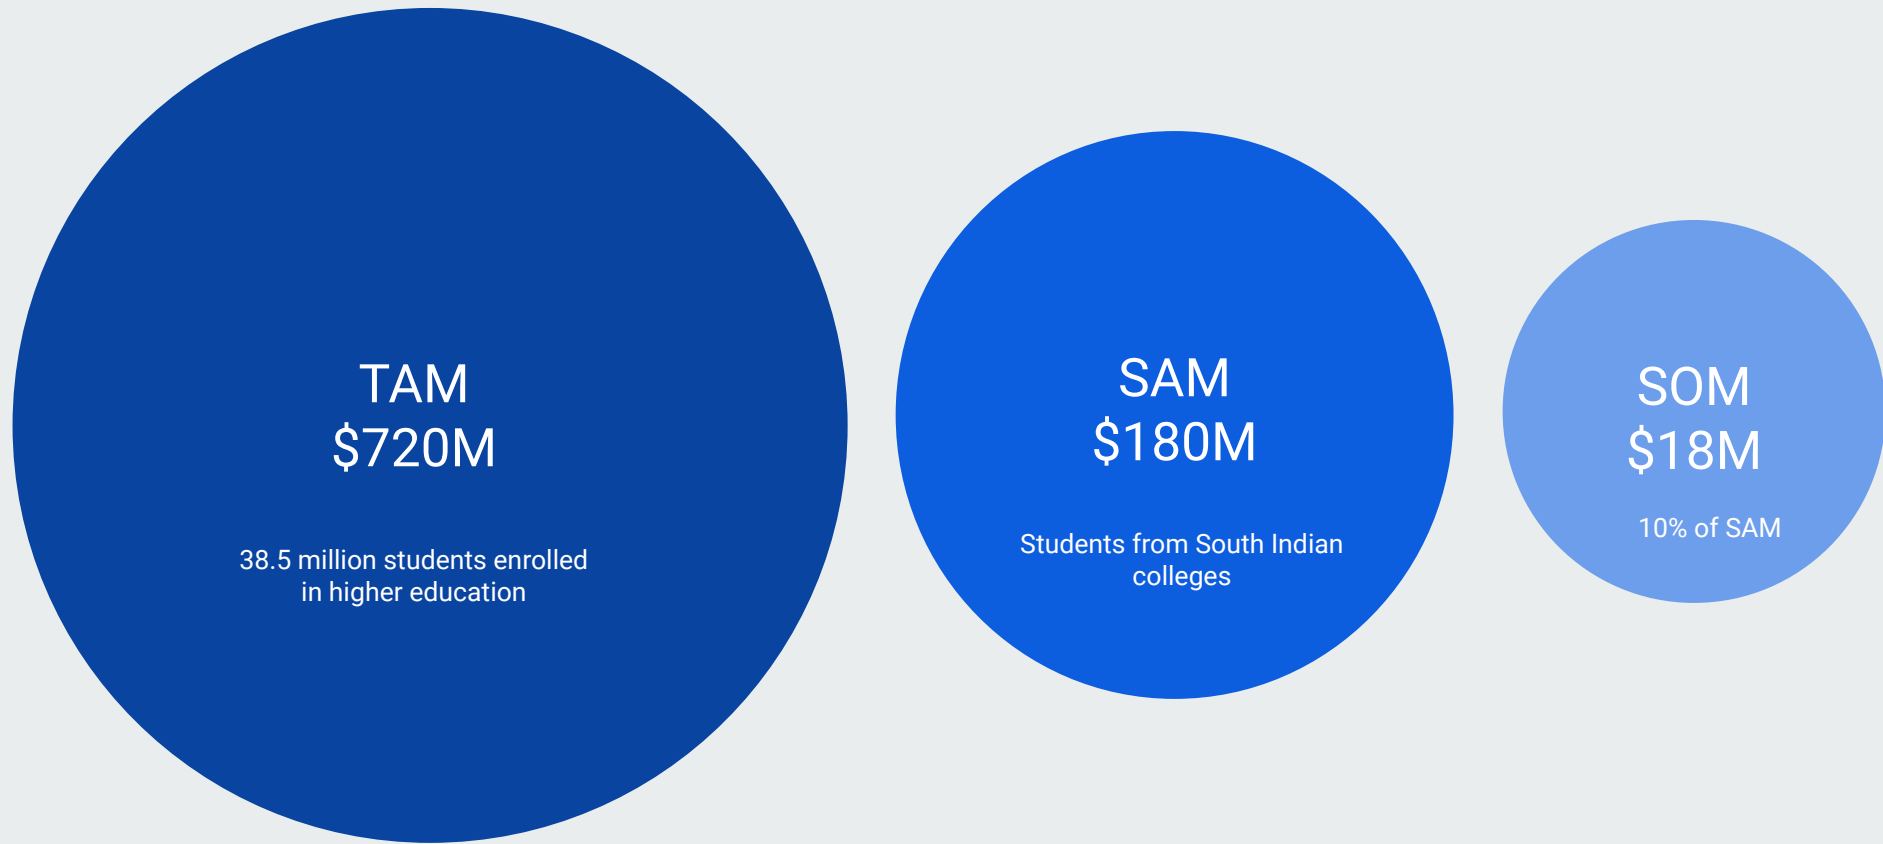

Indian Market Size

38.5 million students enrolled in higher education in 2019-20