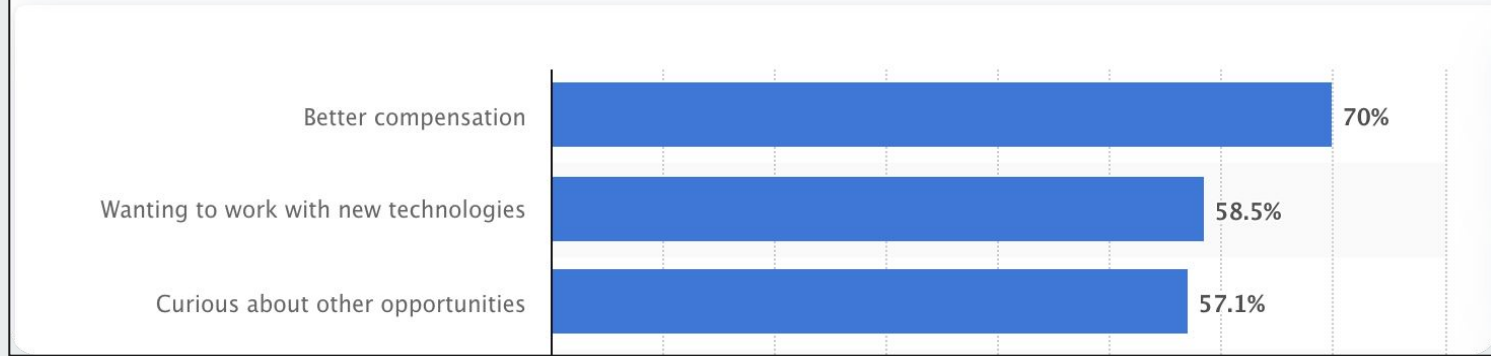

Problem Scale

Job hunting factors for developers worldwide as of 2020