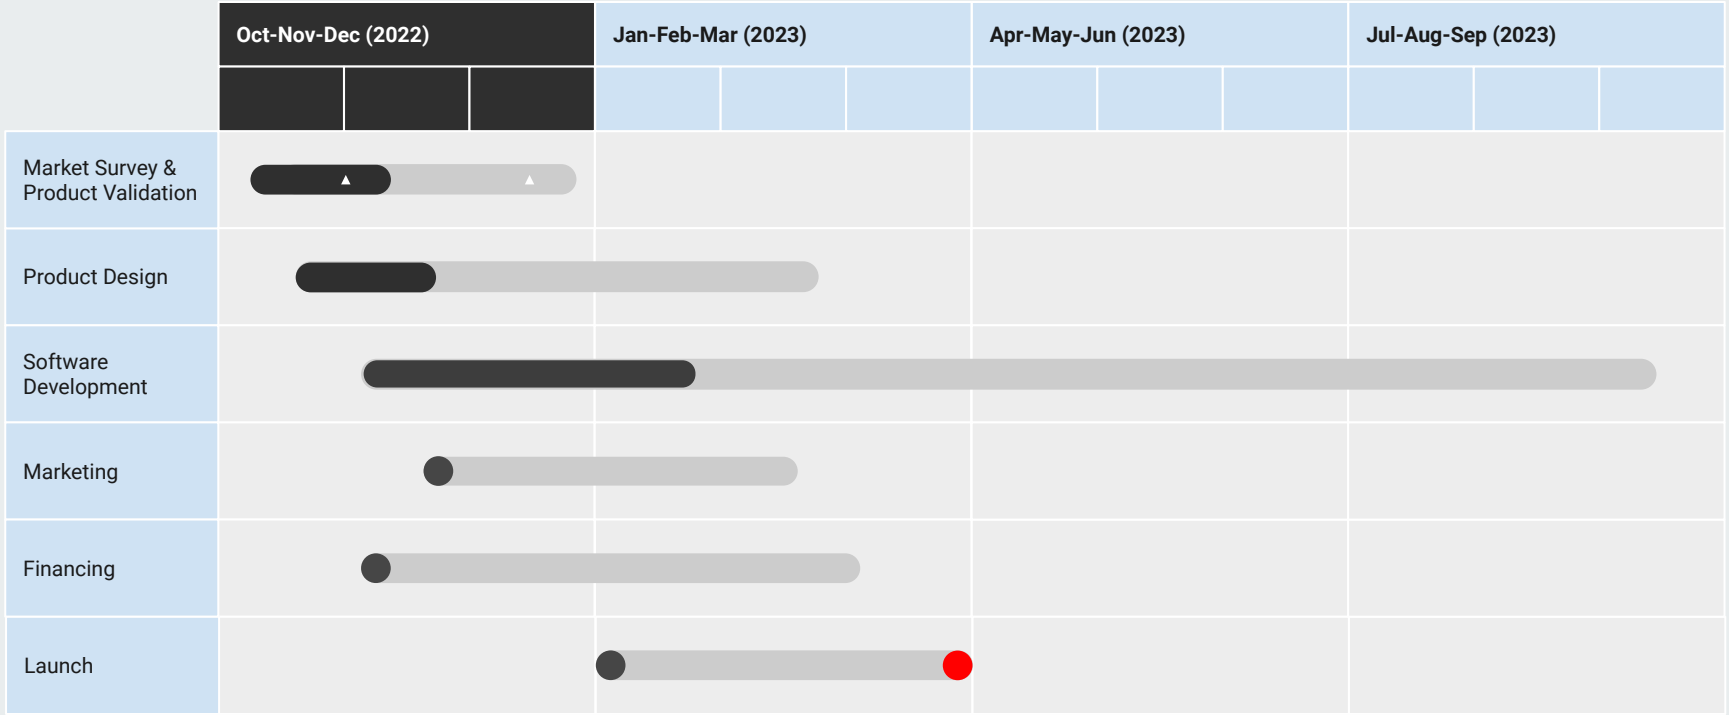

\$300K

Seed Round

Initial Investment

2000

Individual Job Seekers

Paying Users

+

25

Institutions

Paying Users

Current Status

Thank You!

iScalePro
Skill Practice Partner